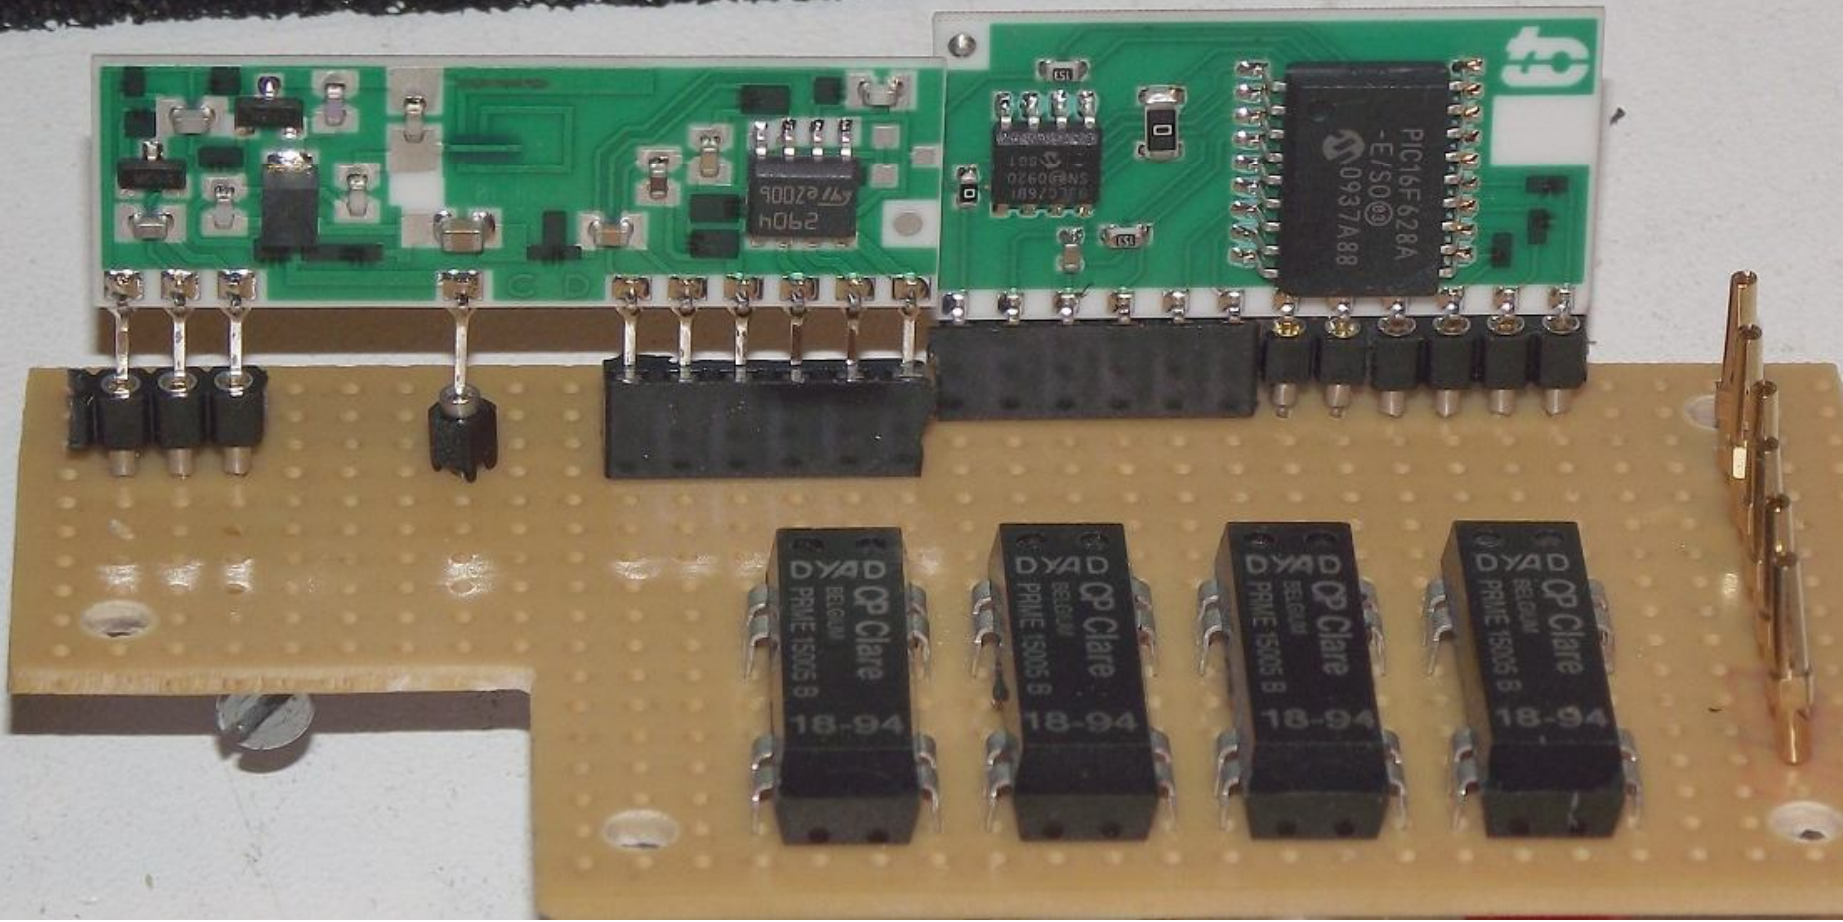

in 4

Signal

VCC

VCC

COMPOSITE OUT

COMPOSITE

A
B
C

MAX OUTPUT
1500 WATTS