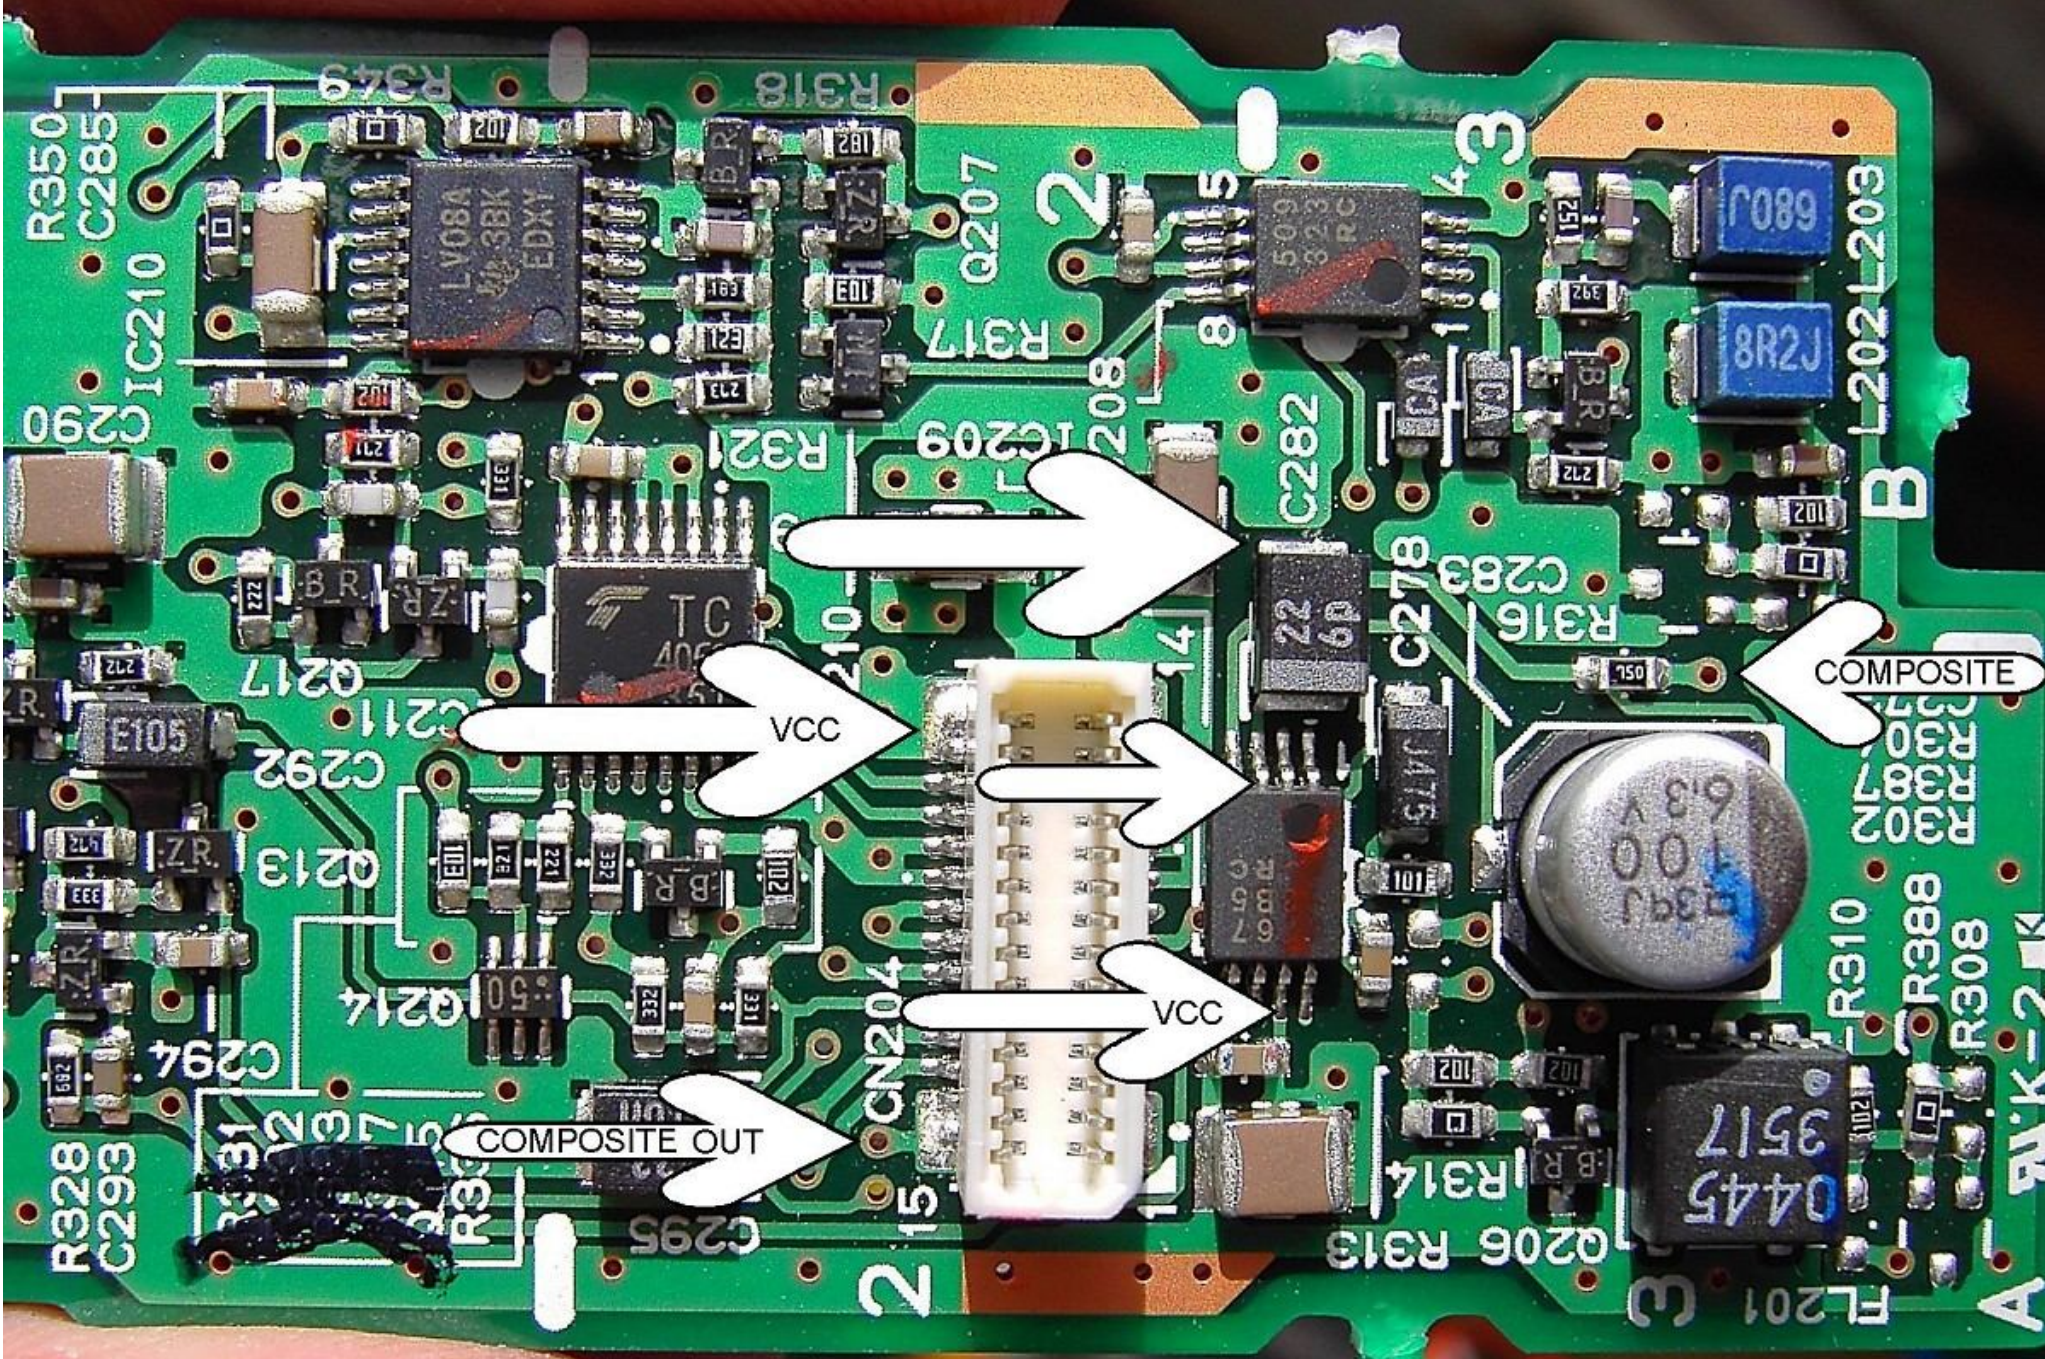

VCC

VCC

COMPOSITE OUT

COMPOSITE

A
B
C